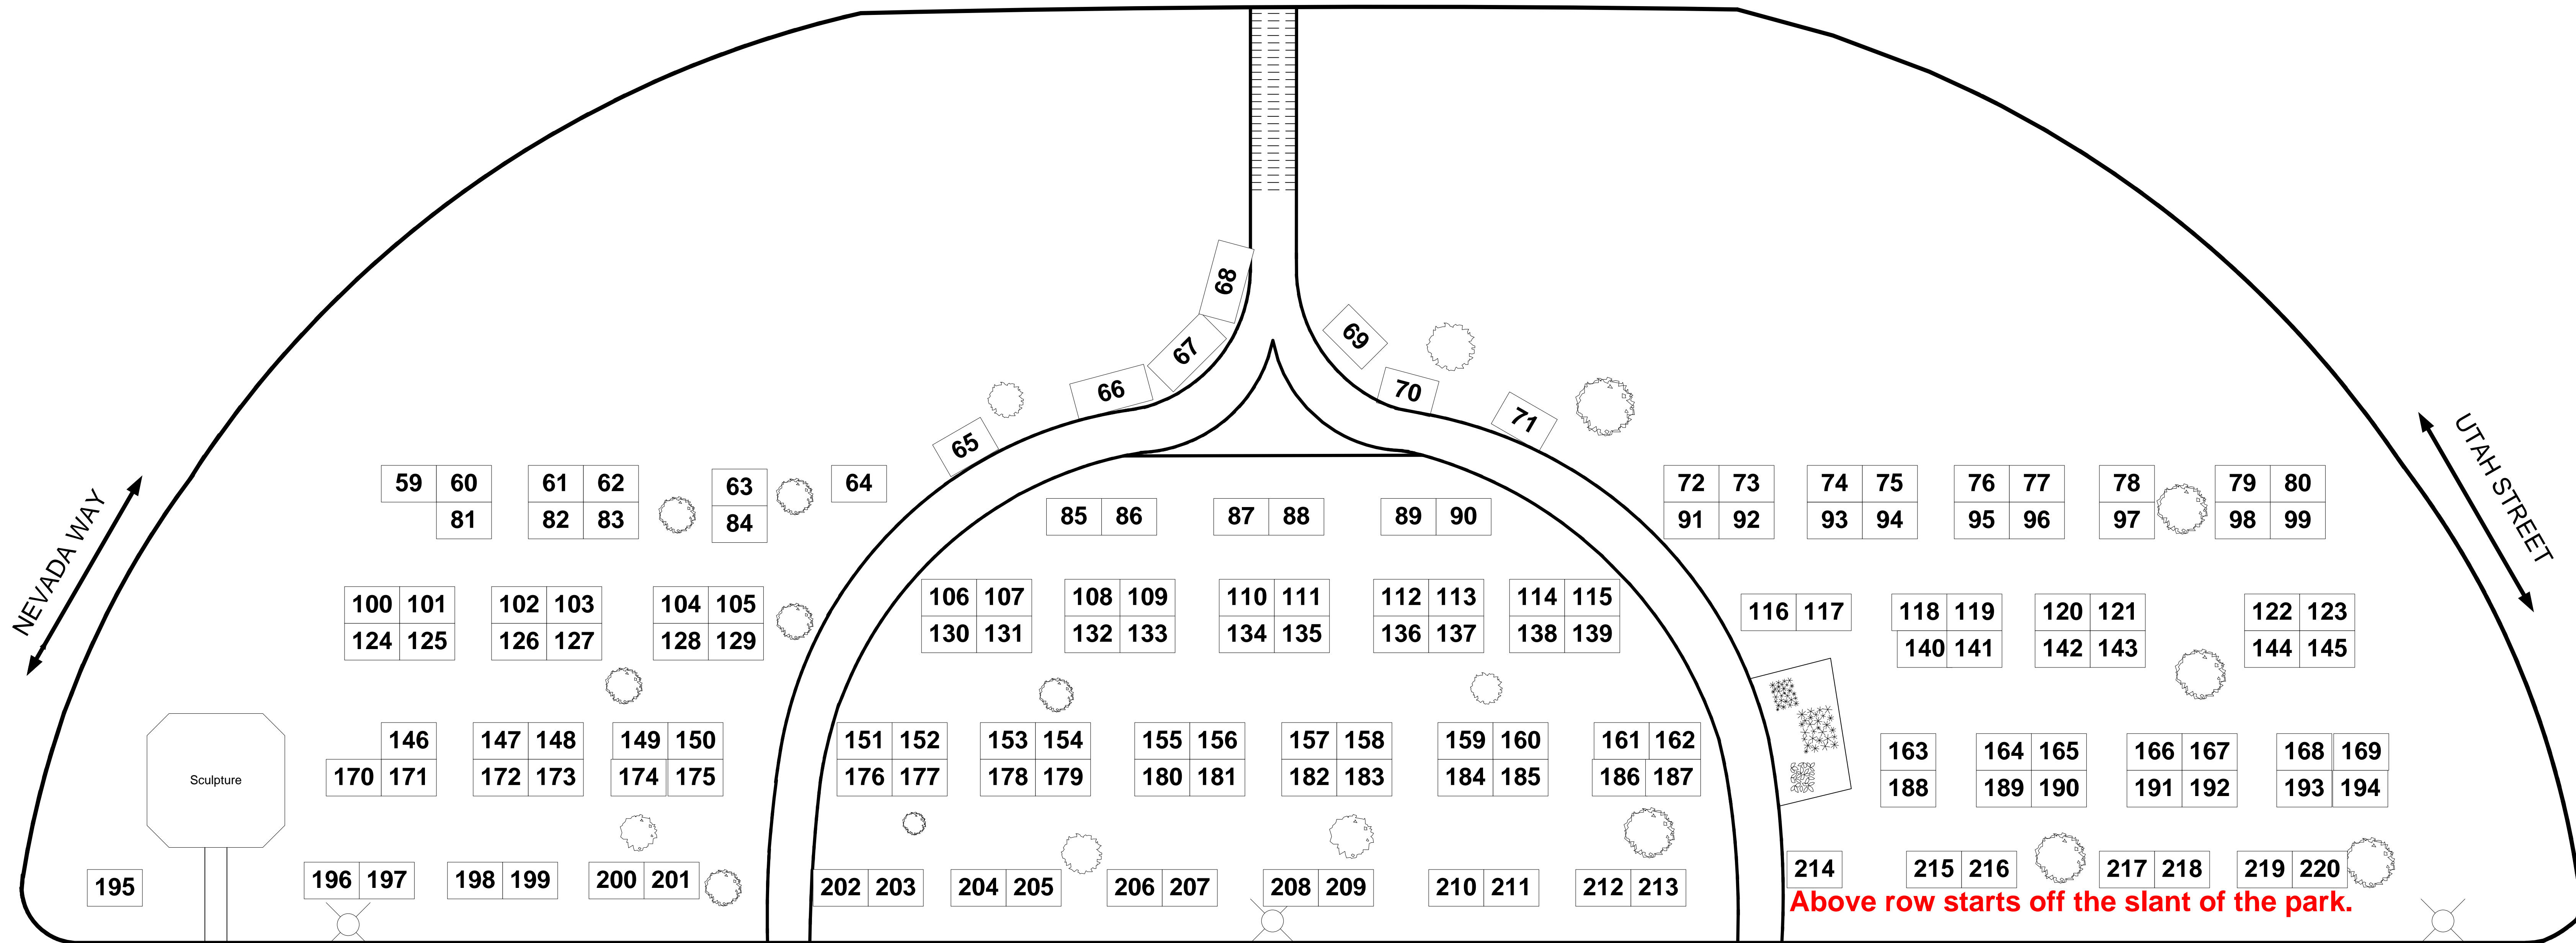

# WILBUR SQUARE

**Above row starts off the slant of the park.**

**Attention Applicants in this row....spaces 214-220, there are food vendors placed along Colorado Street – your back side and their back side will be within 10 feet of one another. If food smells bother you or smoke will affect your work, do not apply in this area.**

COLORADO STREET