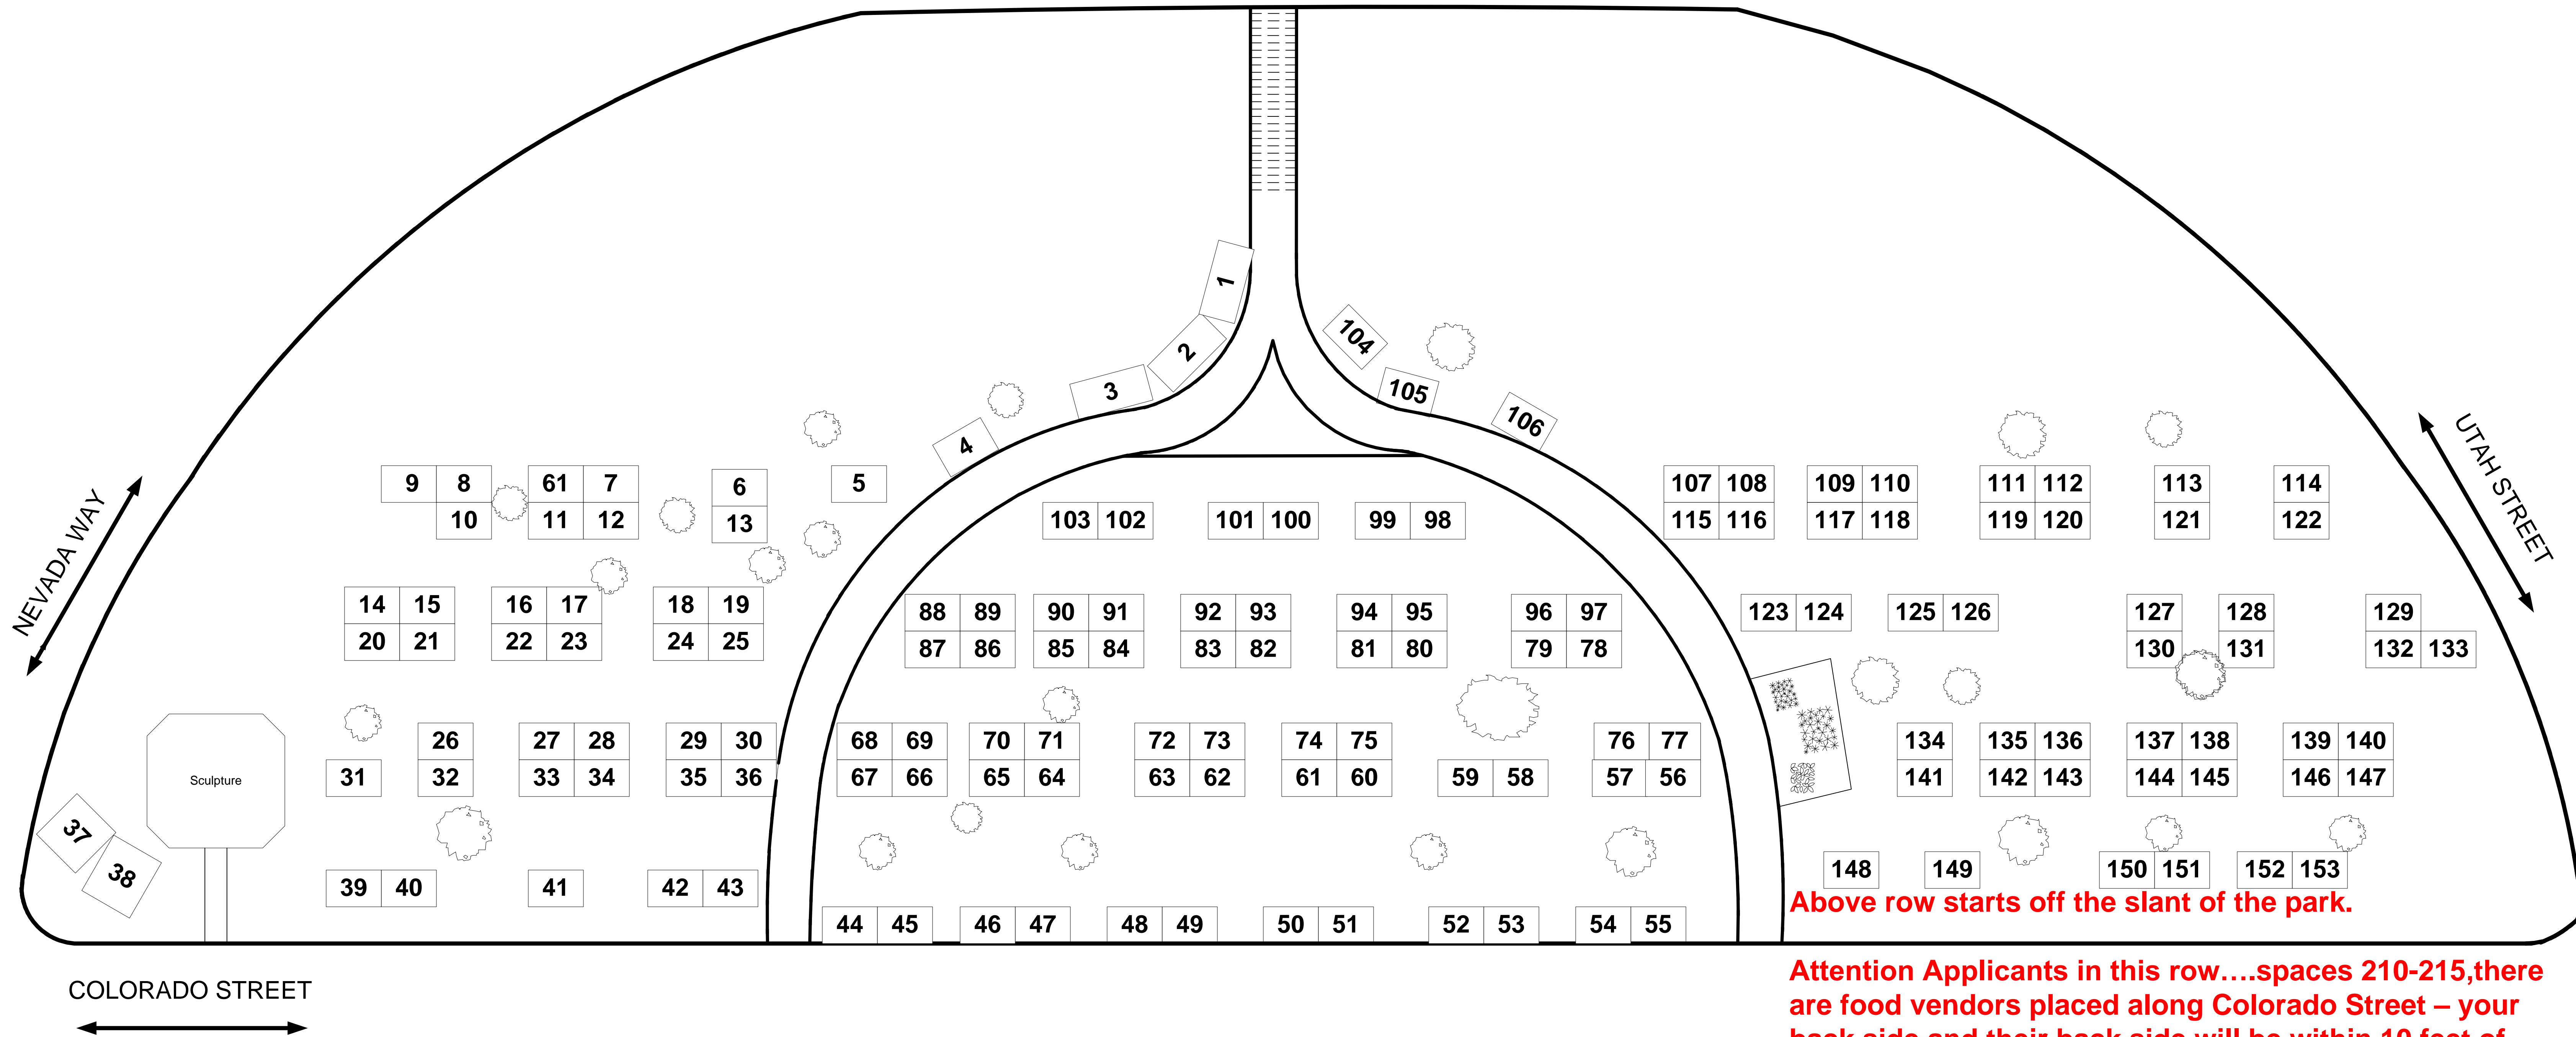

WILBUR SQUARE

Above row starts off the slant of the park.

Attention Applicants in this row....spaces 210-215, there are food vendors placed along Colorado Street – your back side and their back side will be within 10 feet of one another. If food smells bother you or smoke will affect your work, do not apply in this area.