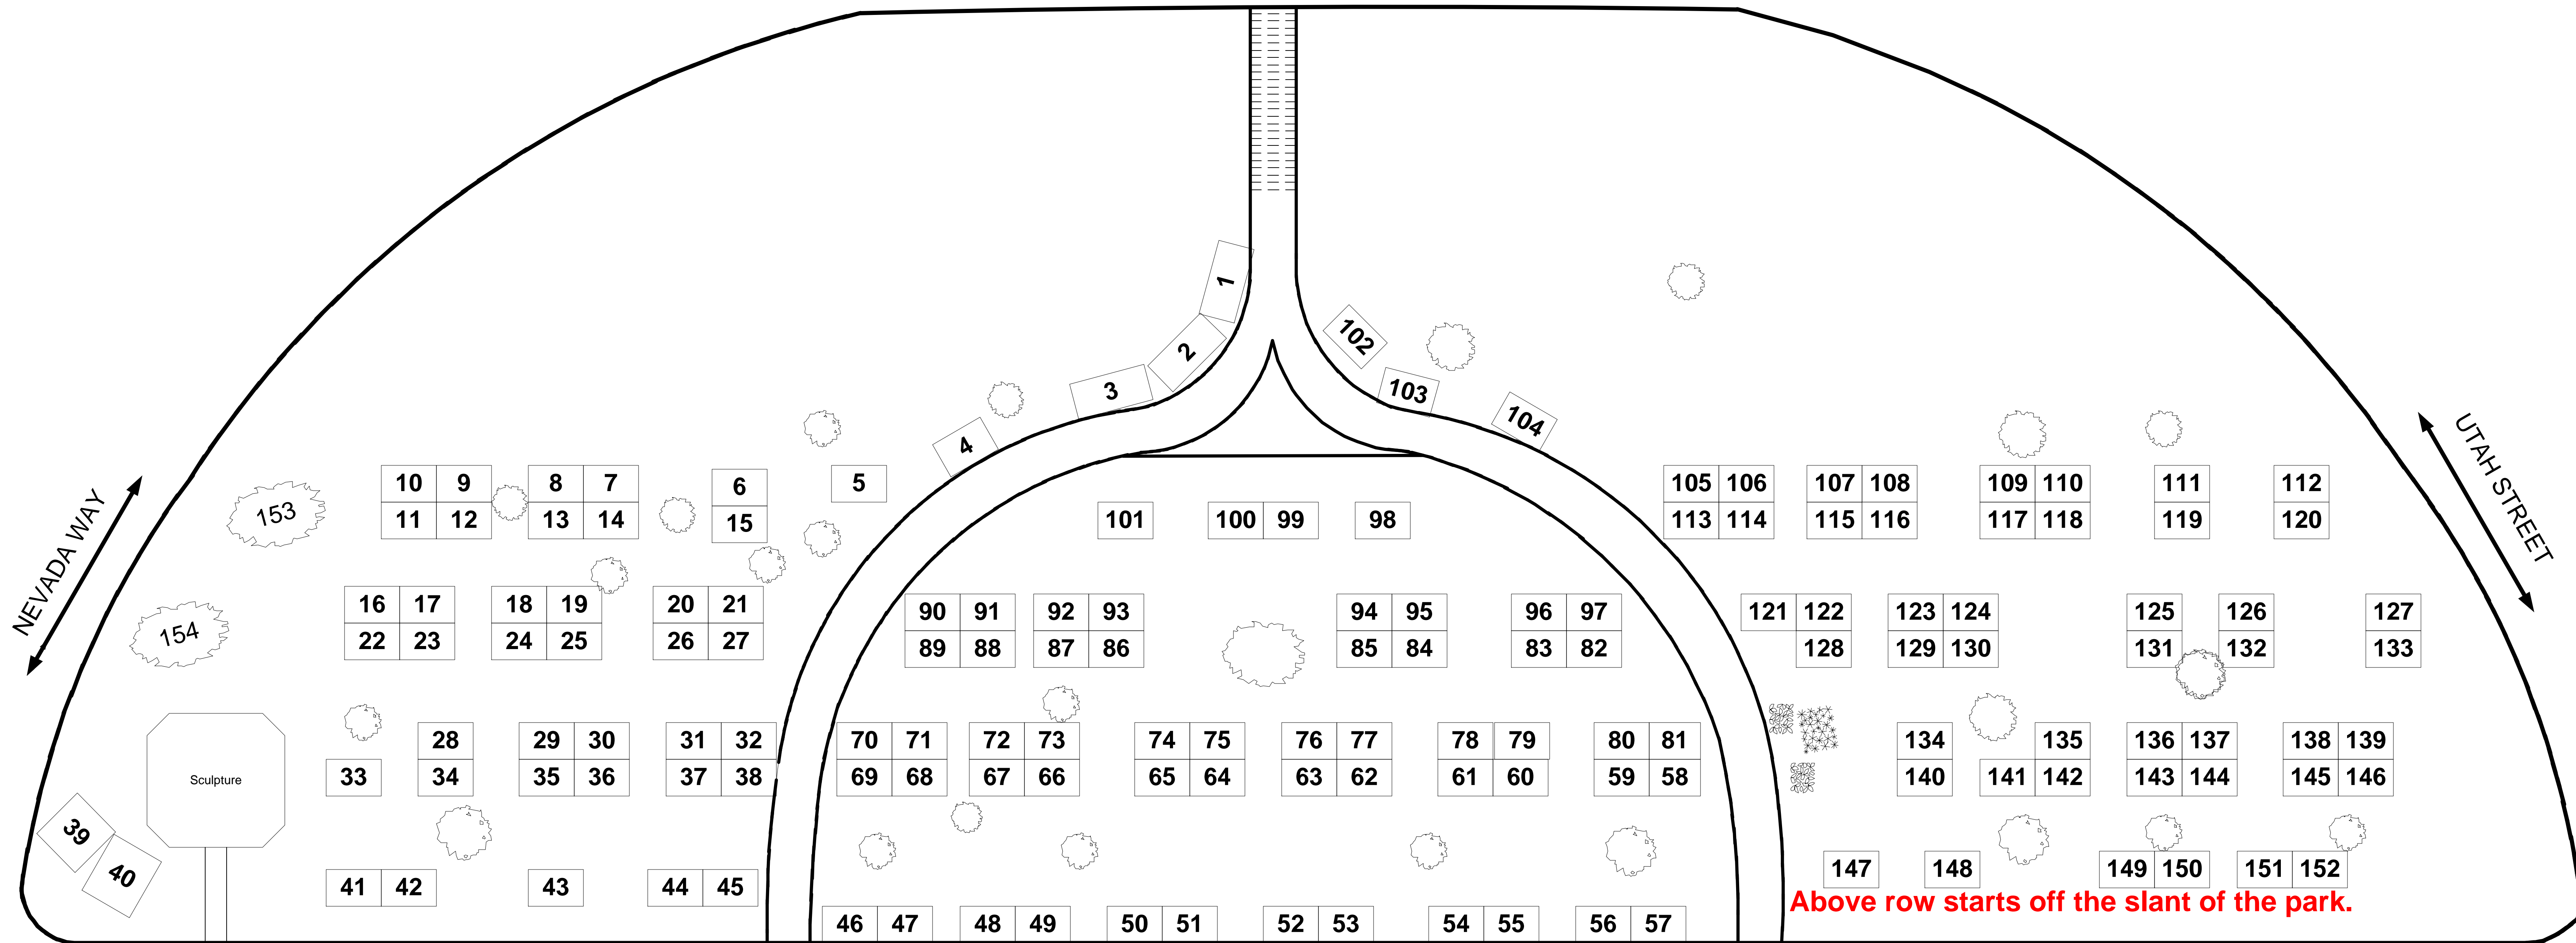

WILBUR SQUARE

Above row starts off the slant of the park.

COLORADO STREET

Attention Applicants in this row....spaces 147 -152 ,there are food vendors placed along Colorado Street – your back side and their back side will be within 10 feet of one another. If food smells bother you or smoke will affect your work, do not apply in this area.